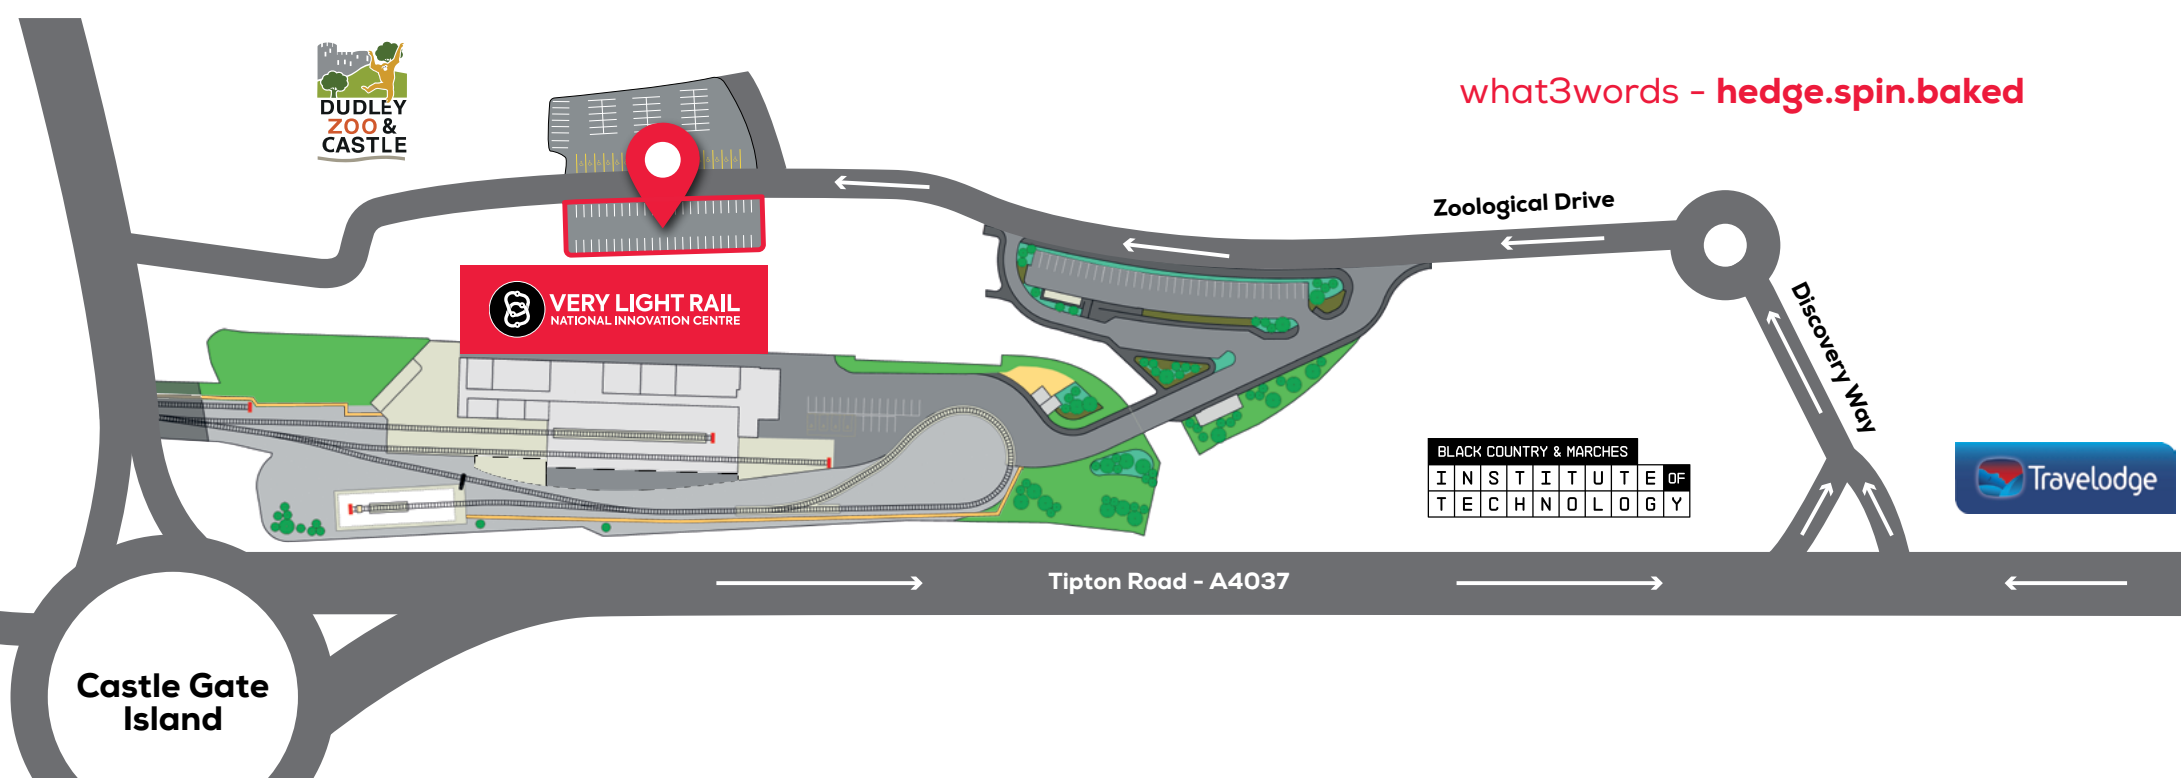

BCIMO, Very Light Rail National Innovation Centre, Zoological Drive, Dudley, DY1 4AW
For sat navs use DY1 4AL

CAR PARK B

FOR USE BY:

BCIMO STAFF - BCIMO VISITORS - RESIDENTS VISITORS

DIRECTIONS:

- From the A4037 Tipton Road, turn into Discovery Way – you will see the Travelodge on your right.
- At the mini roundabout turn left onto Zoological Drive and follow the sign towards Car Park B (in the direction of Dudley Zoo).
- Before you reach the end of the road please turn left into Car Park B (bordered in red on the map).

what3words - [hedge.spin.baked](https://www.what3words.com/hedge.spin.baked)

Castle Gate Island